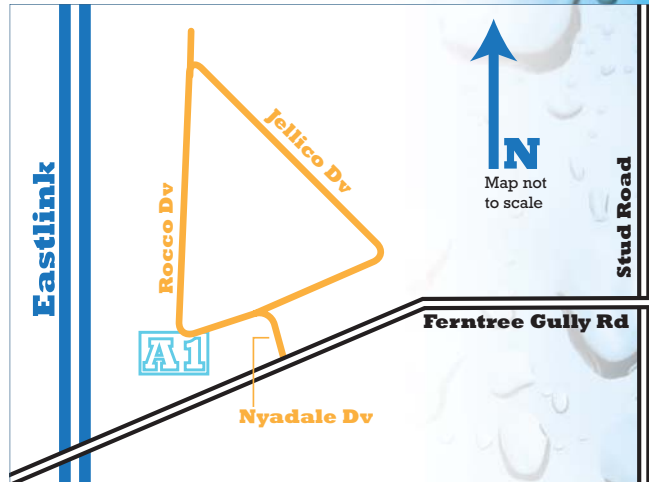

where to
find us...

Opening Hours

9am-5pm Monday to Friday
Saturday by appointment only

Payment methods accepted...

- Cash
- Cheque
- Bankcard
- Mastercard
- Visa

Our Contact Details...

A1 Shower Screens
ABN 67 503 037 946
Vicki & Wray Millner
Factory 7, 7-11 Rocco Drive, Scoresby, 3179
Telephone - 03 9764 9444, Fax - 03 9764 9033
Email: A1shower@A1showerscreens.com.au
Website: www.A1showerscreens.com.au