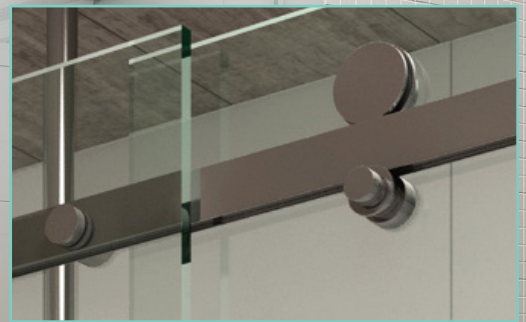

the

pivotech

MANHATTAN

frameless sliding shower screen

Pivotech's Manhattan frameless sliding shower screen appeals to the design preferences of discerning homeowners.

From posh Park Avenue penthouse to bohemian SoHo loft, from uptown funk to downtown industrial, and everything in between, the Manhattan slider perfectly complements any interior decor.

Features

- allows for flexible use of bathroom space
- effortless sliding action
- all stainless steel components
- easy to clean
- 45kgs maximum door weight
- kit suits openings up to 1650mm width
- optional support bracket for return panels
- 2400 track available for wider applications

Components

Pivotech makes installing the Manhattan simple by supplying all the required components in one kit.

- roller
- top track
- brackets
- door stop
- fixing
- floor guide